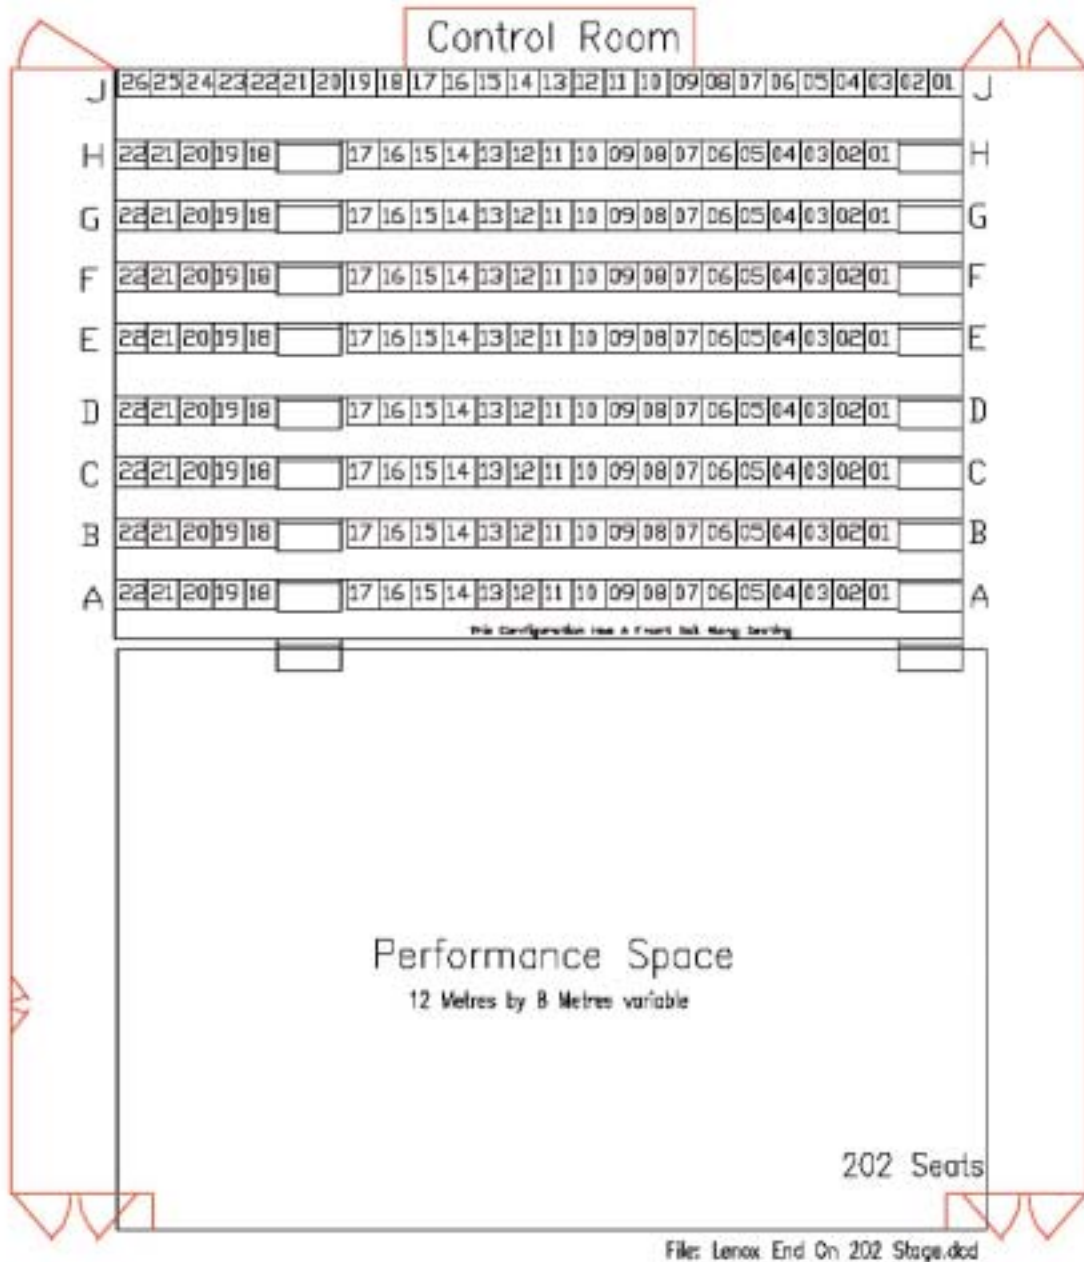

Lennox Theatre Corner Stage Seating Plan – Capacity 223

Lennox Theatre End-on Stage Seating Plan – Capacity 202

Lennox Theatre End-on Stage Seating Plan – Capacity 224

Lennox Theatre Ensemble Stage seating Plan – Capacity 240