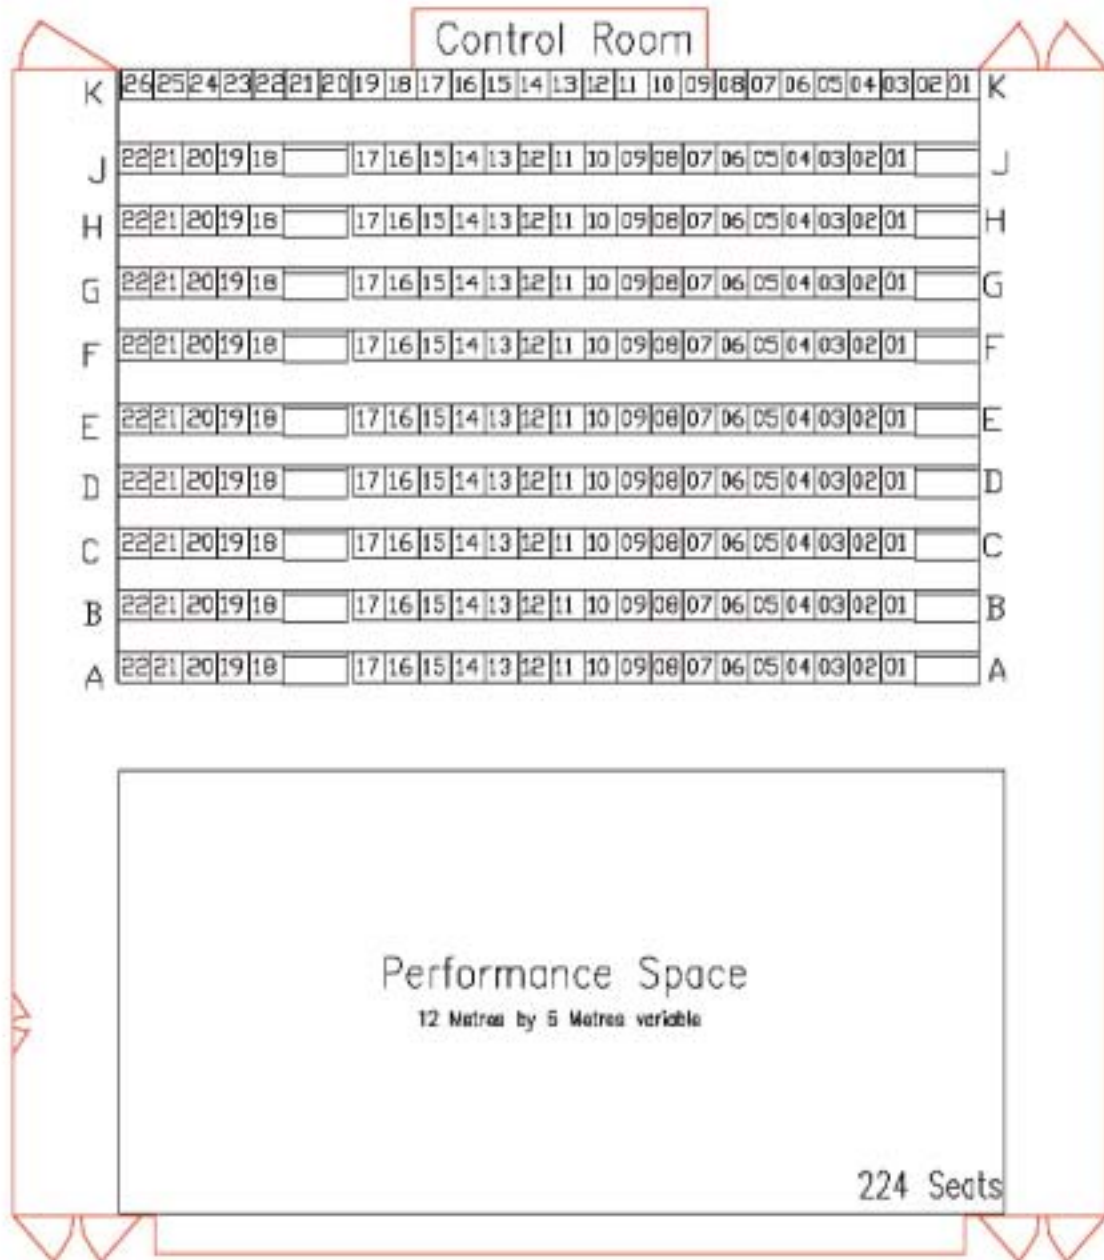

Lennox Theatre Corner Stage Seating Plan – Capacity 223

Lennox Theatre End-on Stage Seating Plan – Capacity 202

Lennox Theatre End-on Stage Seating Plan – Capacity 224

Lennox Theatre Ensemble Stage seating Plan – Capacity 240