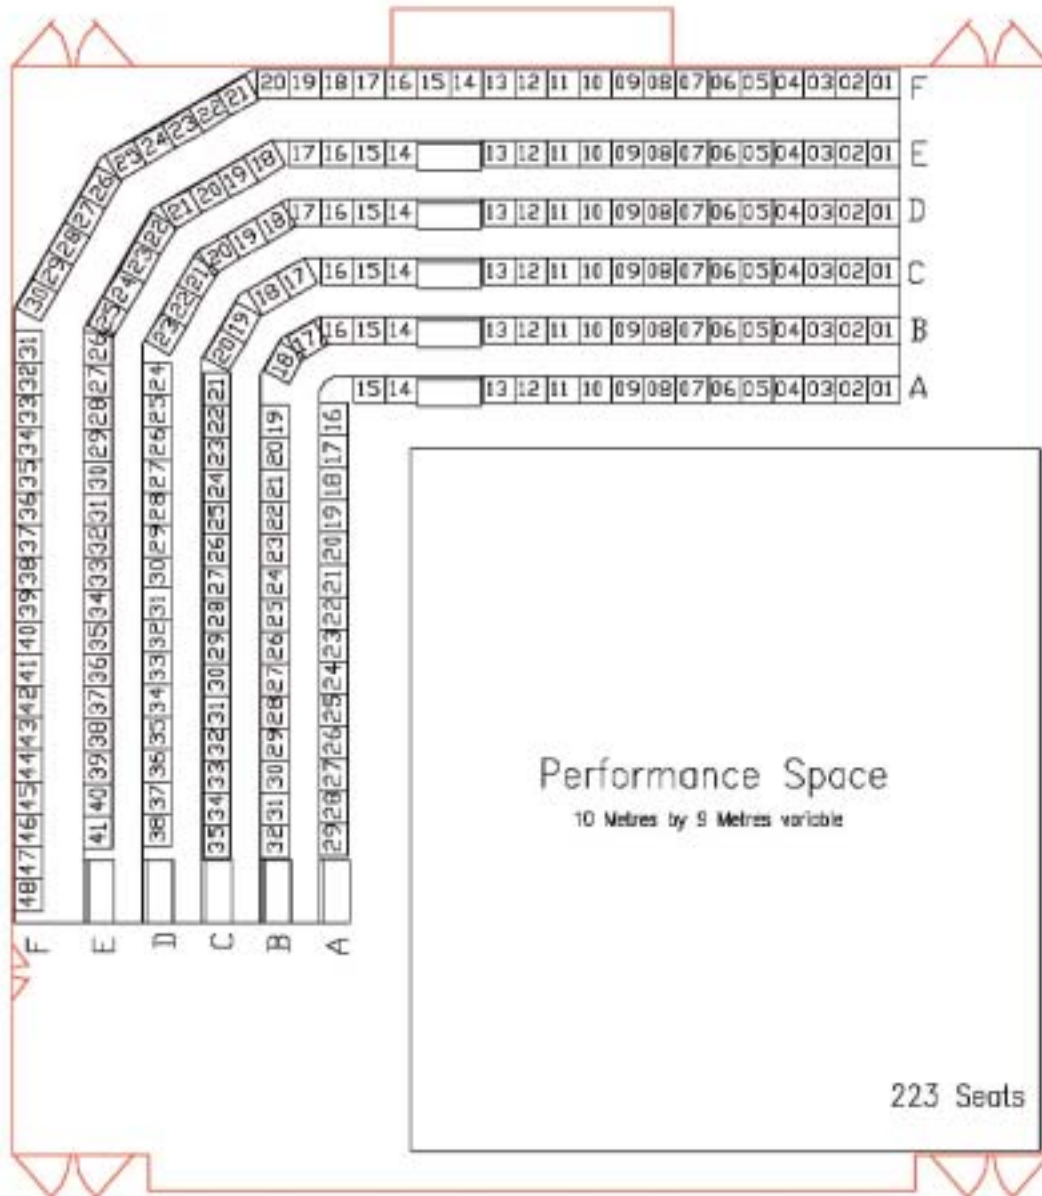

Lennox Theatre Corner Stage Seating Plan – Capacity 223

Lennox Theatre End-on Stage Seating Plan – Capacity 202

Lennox Theatre End-on Stage Seating Plan – Capacity 224

Lennox Theatre Ensemble Stage seating Plan – Capacity 240